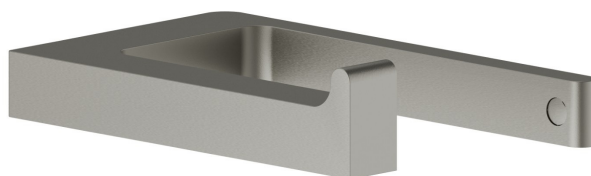

SQUARE ACCESSORIES

62923.M0.070

Right-side wall-mounted paper holder - finish Titanium Satin

Titanium Satin

FEATURES

Installation

Wall mounted

TECHNICAL DRAWING

SQUARE ACCESSORIES

62923.M0.070

Right-side wall-mounted paper holder - finish Titanium Satin

AVAILABLE FINISHES

M0.070

Titanium Satin

01.014

finish Matt White

01.093

finish Matt Black

21.018

finish Chrome

58.061

finish PVD Copper Bronze

58.063

finish PVD Gun Metal