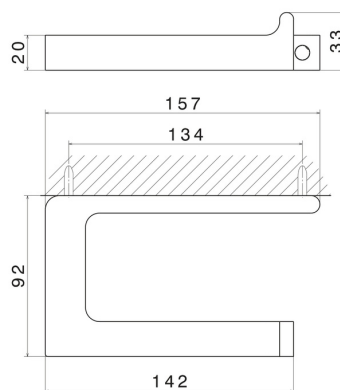

SQUARE ACCESSORIES

62923.M0.070

Right-side wall-mounted paper holder - finish Titanium Satin

Titanium Satin

FEATURES

Installation

Wall mounted

TECHNICAL DRAWING

SQUARE ACCESSORIES

62923.M0.070

Right-side wall-mounted paper holder - finish Titanium Satin

AVAILABLE FINISHES

M0.070

Titanium Satin

01.014

finish Matt White