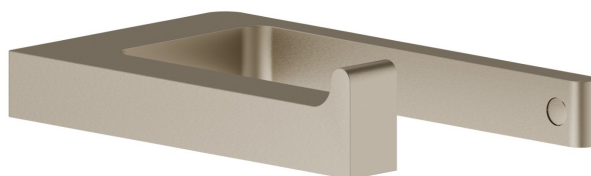

# SQUARE ACCESSORIES

62923.M0.071

Right-side wall-mounted paper holder - finish Gold Satin

## FEATURES

---

Installation

**Wall mounted**

## SQUARE ACCESSORIES

**62923.M0.071**

Right-side wall-mounted paper holder - finish Gold Satin