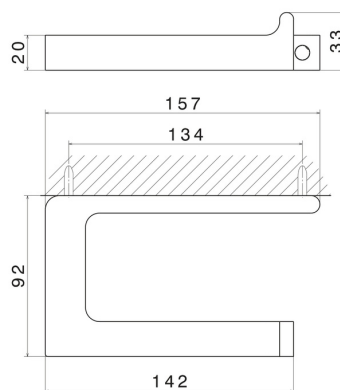

# SQUARE ACCESSORIES

62923.M0.072

Right-side wall-mounted paper holder - finish Copper Satin

Copper Satin

## TECHNICAL DRAWING

---