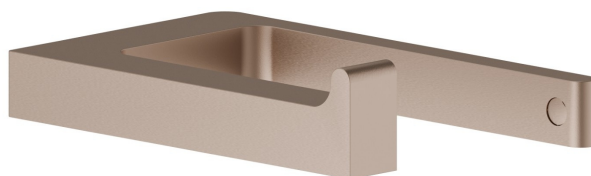

# SQUARE ACCESSORIES

62923.M0.072

Right-side wall-mounted paper holder - finish Copper Satin

Copper Satin

## FEATURES

---

Installation

**Wall mounted**

## SQUARE ACCESSORIES

**62923.M0.072**

Right-side wall-mounted paper holder - finish Copper Satin