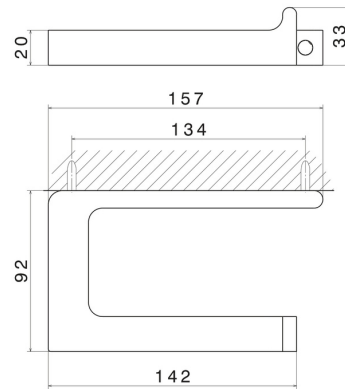

SQUARE ACCESSORIES

62923.M0.075

Right-side wall-mounted paper holder - finish Copper Glossy

Copper Glossy

FEATURES

Installation

Wall mounted

TECHNICAL DRAWING

SQUARE ACCESSORIES

62923.M0.075

Right-side wall-mounted paper holder - finish Copper Glossy

AVAILABLE FINISHES

M0.075

Copper Glossy

01.014

finish Matt White