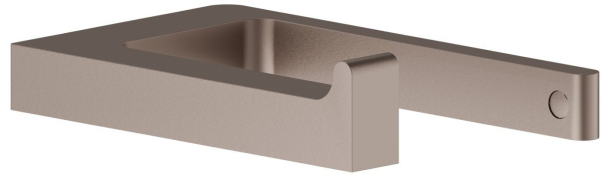

SQUARE ACCESSORIES

62923.M0.075

Right-side wall-mounted paper holder - finish Copper Glossy

Copper Glossy

FEATURES

Installation

Wall mounted

TECHNICAL DRAWING

SQUARE ACCESSORIES

62923.M0.075

Right-side wall-mounted paper holder - finish Copper Glossy

AVAILABLE FINISHES

M0.075

Copper Glossy

01.014

finish Matt White

01.093

finish Matt Black

21.018

finish Chrome

58.061

finish PVD Copper Bronze

58.063

finish PVD Gun Metal