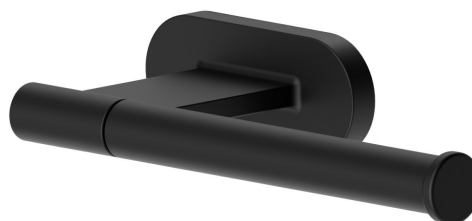

ROUND ACCESSORIES

67223.01.093

Right-side wall-mounted paper holder - finish Matt Black

Matt Black

FEATURES

Installation

Wall mounted

TECHNICAL DRAWING

ROUND ACCESSORIES

67223.01.093

Right-side wall-mounted paper holder - finish Matt Black

AVAILABLE FINISHES

01.093

Matt Black

01.014

finish Matt White

21.018

finish Chrome

47.083

finish Groove Bronze

58.061

finish PVD Copper Bronze

58.063

finish PVD Gun Metal