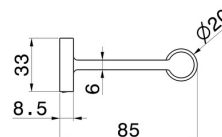

ROUND ACCESSORIES

67223.01.093

Right-side wall-mounted paper holder - finish Matt Black

Matt Black

FEATURES

Installation

Wall mounted

TECHNICAL DRAWING