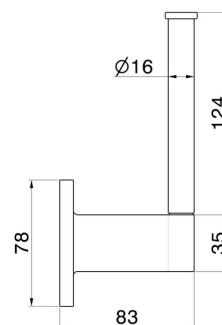

ROUND ACCESSORIES

67223.01.093

Right-side wall-mounted paper holder - finish Matt Black

Matt Black

FEATURES

Installation

Wall mounted

TECHNICAL DRAWING