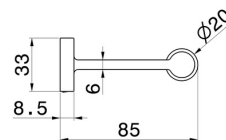

ROUND ACCESSORIES

67223.47.083

Right-side wall-mounted paper holder - finish Groove Bronze

Groove Bronze

FEATURES

Installation

Wall mounted

TECHNICAL DRAWING