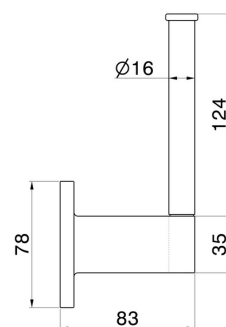

ROUND ACCESSORIES

67223.47.083

Right-side wall-mounted paper holder - finish Groove Bronze

Groove Bronze

FEATURES

Installation

Wall mounted

TECHNICAL DRAWING