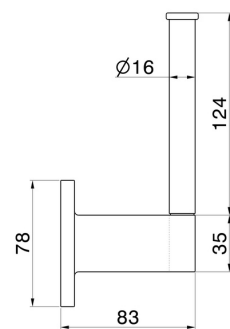

# ROUND ACCESSORIES

67223.58.061

Right-side wall-mounted paper holder - finish PVD Copper Bronze

PVD Copper Bronze

## TECHNICAL DRAWING

---