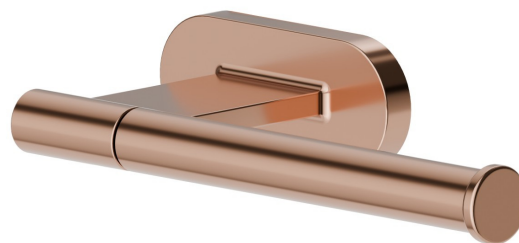

# ROUND ACCESSORIES

67223.58.061

Right-side wall-mounted paper holder - finish PVD Copper Bronze

PVD Copper Bronze

## FEATURES

---

Installation

Wall mounted

## ROUND ACCESSORIES

**67223.58.061**

Right-side wall-mounted paper holder - finish PVD Copper Bronze