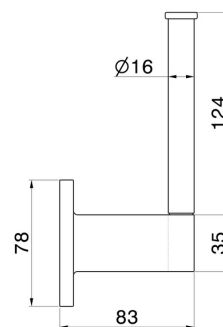

ROUND ACCESSORIES

67223.59.066

Right-side wall-mounted paper holder - finish PVD Brushed steel

PVD Brushed steel

FEATURES

Installation

Wall mounted

TECHNICAL DRAWING

ROUND ACCESSORIES

67223.59.066

Right-side wall-mounted paper holder - finish PVD Brushed steel

AVAILABLE FINISHES

59.066

PVD Brushed steel

01.014

finish Matt White