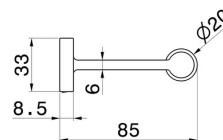

ROUND ACCESSORIES

67223.59.066

Right-side wall-mounted paper holder - finish PVD Brushed steel

PVD Brushed steel

FEATURES

Installation

Wall mounted

TECHNICAL DRAWING