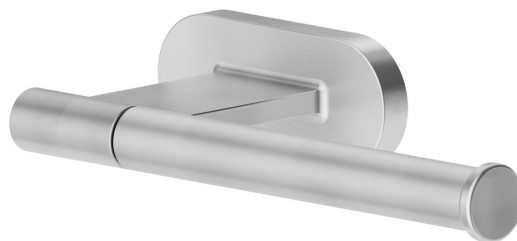

ROUND ACCESSORIES

67223.59.066

Right-side wall-mounted paper holder - finish PVD Brushed steel

PVD Brushed steel

FEATURES

Installation

Wall mounted

TECHNICAL DRAWING

ROUND ACCESSORIES

67223.59.066

Right-side wall-mounted paper holder - finish PVD Brushed steel

AVAILABLE FINISHES

59.066

PVD Brushed steel

01.014

finish Matt White

01.093

finish Matt Black

21.018

finish Chrome

47.083

finish Groove Bronze

58.061

finish PVD Copper Bronze