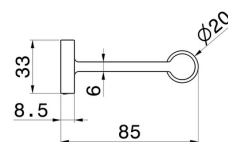

ROUND ACCESSORIES

67223.59.067

Right-side wall-mounted paper holder - finish PVD Brushed Copper Bronze

PVD Brushed Copper Bronze

FEATURES

Installation

Wall mounted

TECHNICAL DRAWING