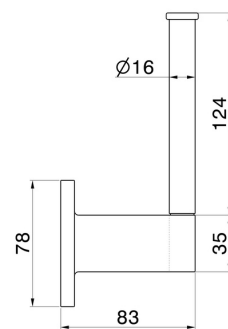

ROUND ACCESSORIES

67223.59.067

Right-side wall-mounted paper holder - finish PVD Brushed Copper Bronze

PVD Brushed Copper Bronze

FEATURES

Installation

Wall mounted

TECHNICAL DRAWING

ROUND ACCESSORIES

67223.59.067

Right-side wall-mounted paper holder - finish PVD Brushed Copper Bronze

AVAILABLE FINISHES

59.067

PVD Brushed Copper Bronze

01.014

finish Matt White