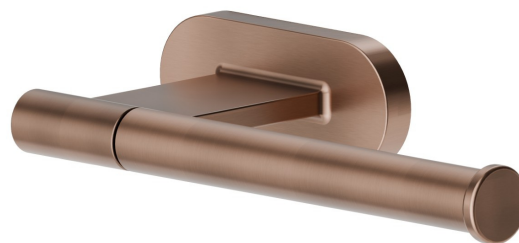

ROUND ACCESSORIES

67223.59.067

Right-side wall-mounted paper holder - finish PVD Brushed Copper Bronze

PVD Brushed Copper Bronze

FEATURES

Installation

Wall mounted

TECHNICAL DRAWING

ROUND ACCESSORIES

67223.59.067

Right-side wall-mounted paper holder - finish PVD Brushed Copper Bronze

AVAILABLE FINISHES

59.067

PVD Brushed Copper Bronze

01.014

finish Matt White

01.093

finish Matt Black

21.018

finish Chrome

47.083

finish Groove Bronze

58.061

finish PVD Copper Bronze