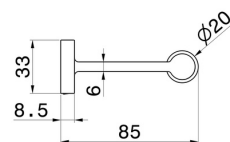

ROUND ACCESSORIES

67223.59.097

Right-side wall-mounted paper holder - finish PVD Brushed Gold

PVD Brushed Gold

FEATURES

Installation

Wall mounted

TECHNICAL DRAWING