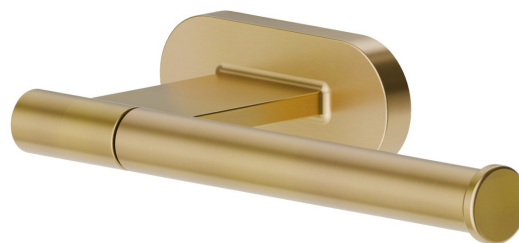

ROUND ACCESSORIES

67223.59.097

Right-side wall-mounted paper holder - finish PVD Brushed Gold

PVD Brushed Gold

FEATURES

Installation

Wall mounted

TECHNICAL DRAWING

ROUND ACCESSORIES

67223.59.097

Right-side wall-mounted paper holder - finish PVD Brushed Gold

AVAILABLE FINISHES

59.097

PVD Brushed Gold

01.014

finish Matt White

01.093

finish Matt Black

21.018

finish Chrome

47.083

finish Groove Bronze

58.061

finish PVD Copper Bronze