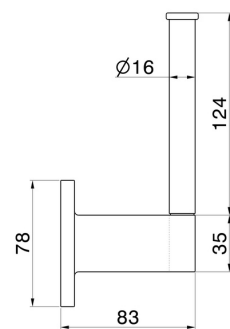

ROUND ACCESSORIES

67223.59.097

Right-side wall-mounted paper holder - finish PVD Brushed Gold

PVD Brushed Gold

FEATURES

Installation

Wall mounted

TECHNICAL DRAWING

ROUND ACCESSORIES

67223.59.097

Right-side wall-mounted paper holder - finish PVD Brushed Gold

AVAILABLE FINISHES

59.097

PVD Brushed Gold

01.014

finish Matt White