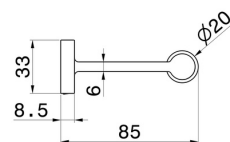

ROUND ACCESSORIES

67223.59.098

Right-side wall-mounted paper holder - finish PVD Brushed Pale Gold

PVD Brushed Pale Gold

FEATURES

Installation

Wall mounted

TECHNICAL DRAWING