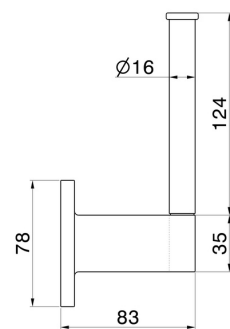

ROUND ACCESSORIES

67223.59.098

Right-side wall-mounted paper holder - finish PVD Brushed Pale Gold

PVD Brushed Pale Gold

FEATURES

Installation

Wall mounted

TECHNICAL DRAWING

ROUND ACCESSORIES

67223.59.098

Right-side wall-mounted paper holder - finish PVD Brushed Pale Gold

AVAILABLE FINISHES

59.098

PVD Brushed Pale Gold

01.014

finish Matt White