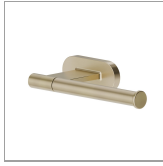

ROUND ACCESSORIES

67223.59.098

Right-side wall-mounted paper holder - finish PVD Brushed Pale Gold

PVD Brushed Pale Gold

FEATURES

Installation

Wall mounted

TECHNICAL DRAWING

ROUND ACCESSORIES

67223.59.098

Right-side wall-mounted paper holder - finish PVD Brushed Pale Gold

AVAILABLE FINISHES

59.098

PVD Brushed Pale Gold

01.014

finish Matt White

01.093

finish Matt Black

21.018

finish Chrome

47.083

finish Groove Bronze

58.061

finish PVD Copper Bronze