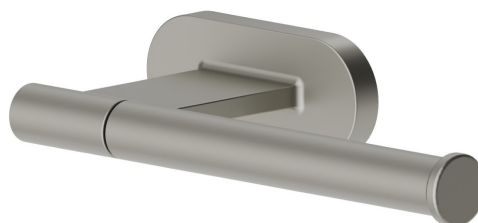

# ROUND ACCESSORIES

## 67223.M0.070

Right-side wall-mounted paper holder - finish Titanium Satin

### FEATURES

---

Installation

**Wall mounted**

## ROUND ACCESSORIES

**67223.M0.070**

Right-side wall-mounted paper holder - finish Titanium Satin