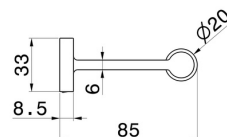

ROUND ACCESSORIES

67223.M0.071

Right-side wall-mounted paper holder - finish Gold Satin

FEATURES

Installation

Wall mounted

TECHNICAL DRAWING

ROUND ACCESSORIES