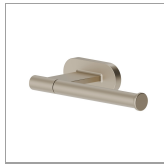

ROUND ACCESSORIES

67223.M0.071

Right-side wall-mounted paper holder - finish Gold Satin

FEATURES

Installation

Wall mounted

TECHNICAL DRAWING

ROUND ACCESSORIES

67223.M0.071

Right-side wall-mounted paper holder - finish Gold Satin

AVAILABLE FINISHES

M0.071

Gold Satin

01.014

finish Matt White

01.093

finish Matt Black

21.018

finish Chrome

47.083

finish Groove Bronze

58.061

finish PVD Copper Bronze

58.063