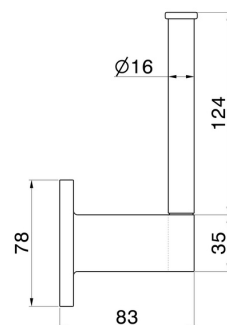

ROUND ACCESSORIES

67223.M0.071

Right-side wall-mounted paper holder - finish Gold Satin

FEATURES

Installation

Wall mounted

TECHNICAL DRAWING

ROUND ACCESSORIES