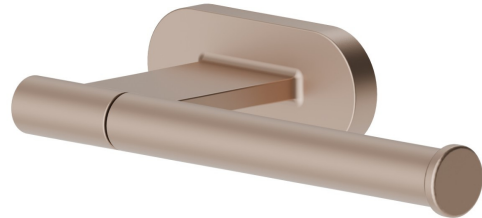

ROUND ACCESSORIES

67223.M0.072

Right-side wall-mounted paper holder - finish Copper Satin

Copper Satin

FEATURES

Installation

Wall mounted

TECHNICAL DRAWING

ROUND ACCESSORIES

67223.M0.072

Right-side wall-mounted paper holder - finish Copper Satin

AVAILABLE FINISHES

M0.072

Copper Satin

01.014

finish Matt White

01.093

finish Matt Black

21.018

finish Chrome

47.083

finish Groove Bronze

58.061

finish PVD Copper Bronze