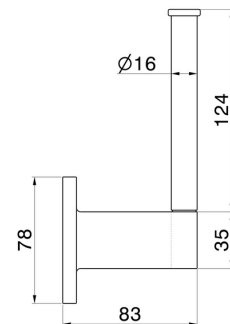

ROUND ACCESSORIES

67223.M0.072

Right-side wall-mounted paper holder - finish Copper Satin

Copper Satin

FEATURES

Installation

Wall mounted

TECHNICAL DRAWING