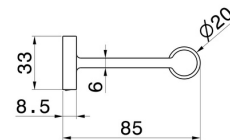

ROUND ACCESSORIES

67223.M0.072

Right-side wall-mounted paper holder - finish Copper Satin

Copper Satin

FEATURES

Installation

Wall mounted

TECHNICAL DRAWING