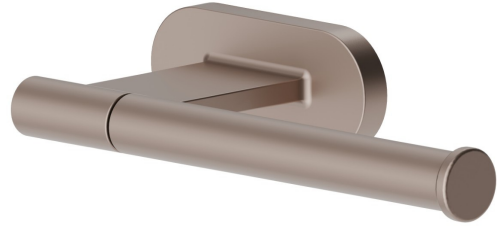

# ROUND ACCESSORIES

## 67223.M0.075

Right-side wall-mounted paper holder - finish Copper Glossy

### FEATURES

---

Installation

**Wall mounted**

## ROUND ACCESSORIES

**67223.M0.075**

Right-side wall-mounted paper holder - finish Copper Glossy