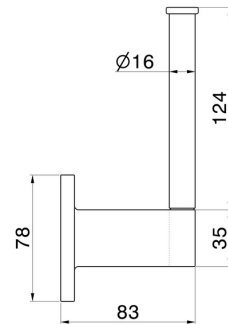

ROUND ACCESSORIES

67223.M0.077

Right-side wall-mounted paper holder - finish Carbon Satin

Carbon Satin

FEATURES

Installation

Wall mounted

TECHNICAL DRAWING