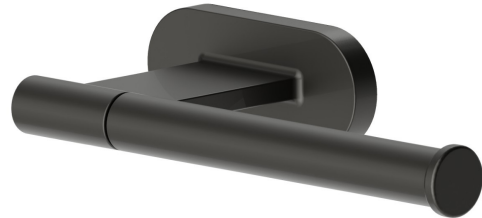

ROUND ACCESSORIES

67223.M0.077

Right-side wall-mounted paper holder - finish Carbon Satin

Carbon Satin

FEATURES

Installation

Wall mounted

TECHNICAL DRAWING

ROUND ACCESSORIES

67223.M0.077

Right-side wall-mounted paper holder - finish Carbon Satin

AVAILABLE FINISHES

M0.077

Carbon Satin

01.014

finish Matt White

01.093

finish Matt Black

21.018

finish Chrome

47.083

finish Groove Bronze

58.061

finish PVD Copper Bronze