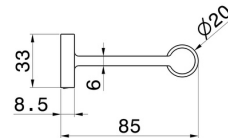

ROUND ACCESSORIES

67223.M0.077

Right-side wall-mounted paper holder - finish Carbon Satin

Carbon Satin

FEATURES

Installation

Wall mounted

TECHNICAL DRAWING