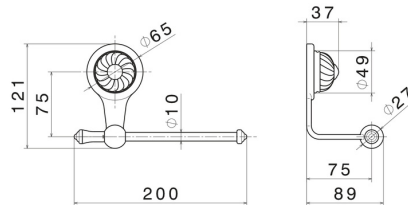

DELUXE ACCESSORIES

68223.21.018

Right-side wall-mounted paper holder - finish Chrome

Chrome

FEATURES

Installation

Wall mounted

TECHNICAL DRAWING

AR Preview
try it in your home

More Details
on our [website](#)

DELUXE ACCESSORIES

68223.21.018

Right-side wall-mounted paper holder - finish Chrome

AVAILABLE FINISHES

21.018

Chrome