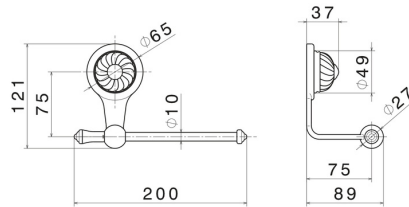

DELUXE ACCESSORIES

68223.66.019

Right-side wall-mounted paper holder - finish Gold

FEATURES

Installation

Wall mounted

TECHNICAL DRAWING

AR Preview
try it in your home

More Details
on our [website](#)

DELUXE ACCESSORIES

68223.66.019

Right-side wall-mounted paper holder - finish Gold

AVAILABLE FINISHES

66.019

Gold

21.018