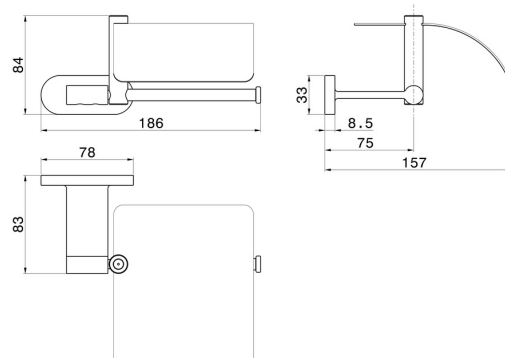

ROUND ACCESSORIES

67224.01.014

Right-side wall-mounted paper holder with cover - finish Matt White

FEATURES

Installation

Wall mounted

TECHNICAL DRAWING

ROUND ACCESSORIES

67224.01.014

Right-side wall-mounted paper holder with cover - finish Matt White

AVAILABLE FINISHES

01.014

Matt White

01.093

finish Matt Black

21.018