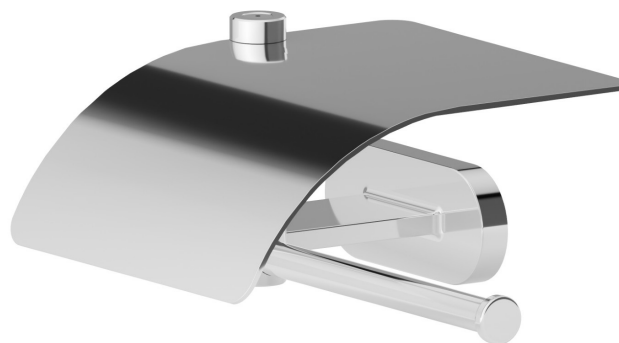

ROUND ACCESSORIES

67224.21.018

Right-side wall-mounted paper holder with cover - finish Chrome

FEATURES

Installation

Wall mounted

TECHNICAL DRAWING

ROUND ACCESSORIES

67224.21.018

Right-side wall-mounted paper holder with cover - finish Chrome

AVAILABLE FINISHES

21.018

Chrome

01.014

finish Matt White

01.093