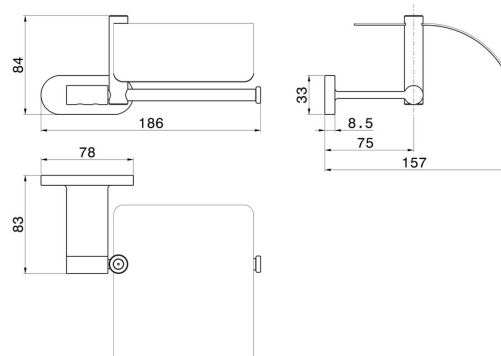

ROUND ACCESSORIES

67224.21.018

Right-side wall-mounted paper holder with cover - finish Chrome

FEATURES

Installation

Wall mounted

TECHNICAL DRAWING

ROUND ACCESSORIES

67224.21.018

Right-side wall-mounted paper holder with cover - finish Chrome

AVAILABLE FINISHES

21.018

Chrome

01.014

finish Matt White

01.093