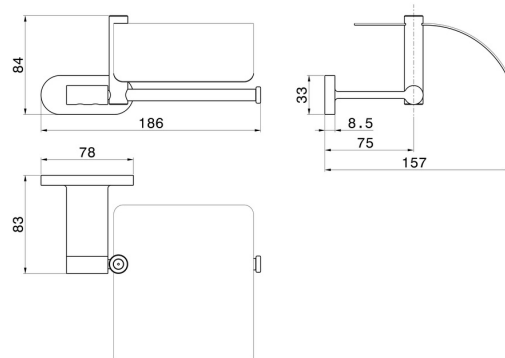

ROUND ACCESSORIES

67224.47.083

Right-side wall-mounted paper holder with cover - finish Groove Bronze

Groove Bronze

FEATURES

Installation

Wall mounted

TECHNICAL DRAWING

ROUND ACCESSORIES

67224.47.083

Right-side wall-mounted paper holder with cover - finish Groove Bronze

AVAILABLE FINISHES

47.083

Groove Bronze

01.014

finish Matt White