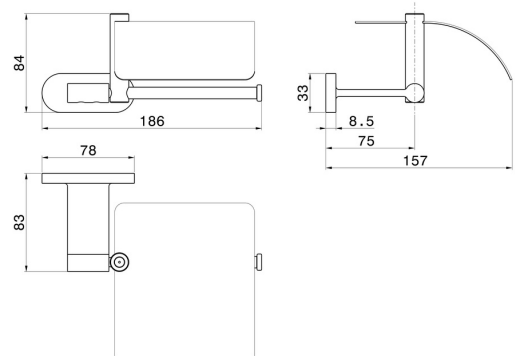

# ROUND ACCESSORIES

**67224.58.061**

Right-side wall-mounted paper holder with cover - finish PVD Copper Bronze

## FEATURES

---

Installation

**Wall mounted**

## TECHNICAL DRAWING

---