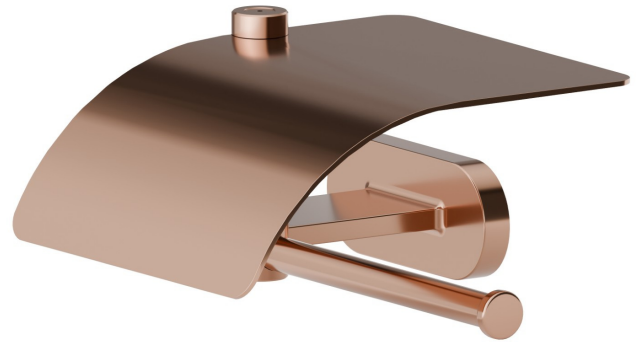

# ROUND ACCESSORIES

**67224.58.061**

Right-side wall-mounted paper holder with cover - finish PVD Copper Bronze

## FEATURES

---

Installation

**Wall mounted**

## ROUND ACCESSORIES

**67224.58.061**

Right-side wall-mounted paper holder with cover - finish PVD Copper Bronze