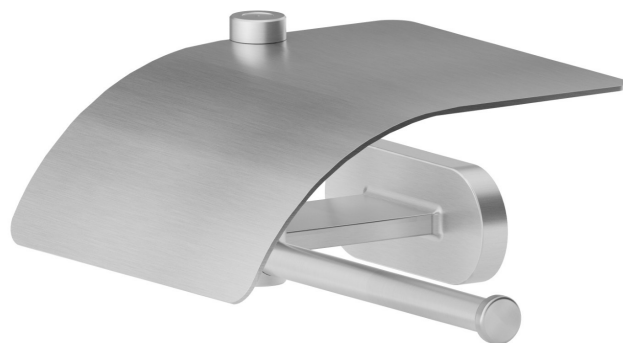

## ROUND ACCESSORIES

**67224.59.066**

Right-side wall-mounted paper holder with cover - finish PVD  
Brushed steel

PVD Brushed steel

### FEATURES

---

Installation

**Wall mounted**

## ROUND ACCESSORIES

**67224.59.066**

Right-side wall-mounted paper holder with cover - finish PVD Brushed steel