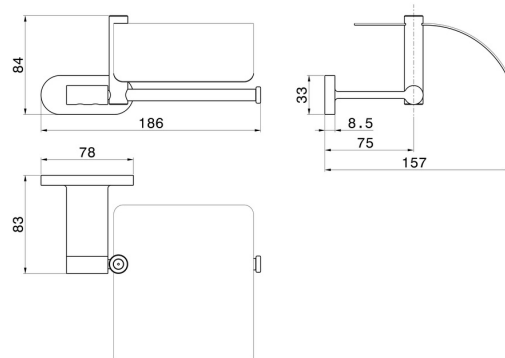

## ROUND ACCESSORIES

**67224.59.066**

Right-side wall-mounted paper holder with cover - finish PVD  
Brushed steel

PVD Brushed steel

### FEATURES

---

Installation

**Wall mounted**

### TECHNICAL DRAWING

---