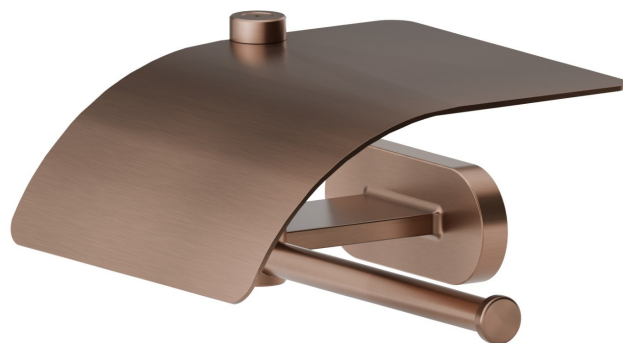

ROUND ACCESSORIES

67224.59.067

Right-side wall-mounted paper holder with cover - finish PVD
Brushed Copper Bronze

PVD Brushed Copper Bronze

FEATURES

Installation

Wall mounted

TECHNICAL DRAWING

ROUND ACCESSORIES

67224.59.067

Right-side wall-mounted paper holder with cover - finish PVD Brushed Copper Bronze

AVAILABLE FINISHES

59.067

PVD Brushed Copper Bronze

01.014

finish Matt White

01.093

finish Matt Black

21.018

finish Chrome

47.083

finish Groove Bronze

58.061

finish PVD Copper Bronze

 **M0.077**
finish Carbon Satin