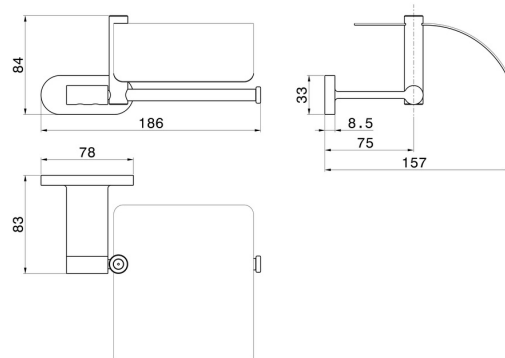

ROUND ACCESSORIES

67224.59.067

Right-side wall-mounted paper holder with cover - finish PVD
Brushed Copper Bronze

PVD Brushed Copper Bronze

FEATURES

Installation

Wall mounted

TECHNICAL DRAWING

ROUND ACCESSORIES

67224.59.067

Right-side wall-mounted paper holder with cover - finish PVD Brushed Copper Bronze

AVAILABLE FINISHES

59.067

PVD Brushed Copper Bronze

01.014

finish Matt White