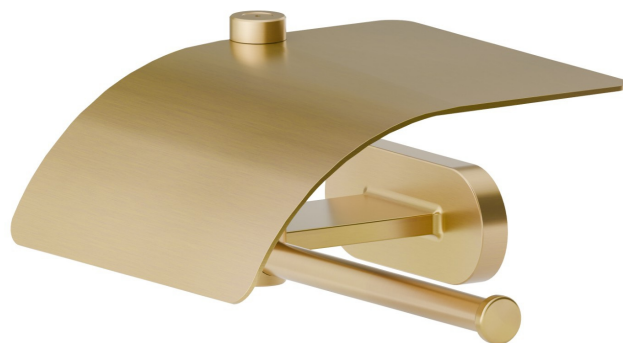

## ROUND ACCESSORIES

**67224.59.097**

Right-side wall-mounted paper holder with cover - finish PVD  
Brushed Gold

PVD Brushed Gold

### FEATURES

---

Installation

**Wall mounted**

## ROUND ACCESSORIES

**67224.59.097**

Right-side wall-mounted paper holder with cover - finish PVD Brushed Gold