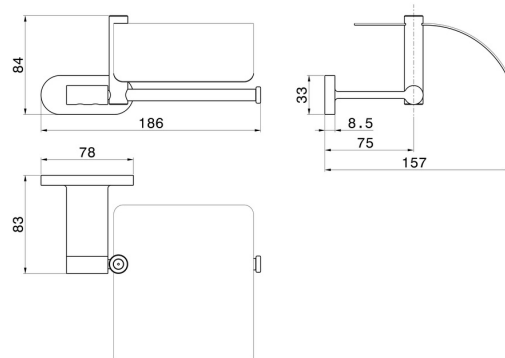

## ROUND ACCESSORIES

**67224.59.097**

Right-side wall-mounted paper holder with cover - finish PVD  
Brushed Gold

PVD Brushed Gold

### FEATURES

---

Installation

**Wall mounted**

### TECHNICAL DRAWING

---