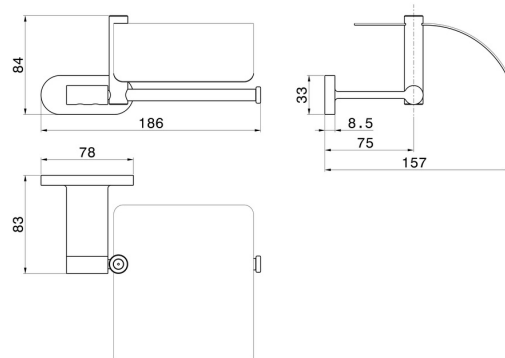

ROUND ACCESSORIES

67224.59.098

Right-side wall-mounted paper holder with cover - finish PVD Brushed Pale Gold

PVD Brushed Pale Gold

FEATURES

Installation

Wall mounted

TECHNICAL DRAWING

ROUND ACCESSORIES

67224.59.098

Right-side wall-mounted paper holder with cover - finish PVD Brushed Pale Gold

AVAILABLE FINISHES

59.098

PVD Brushed Pale Gold

01.014

finish Matt White