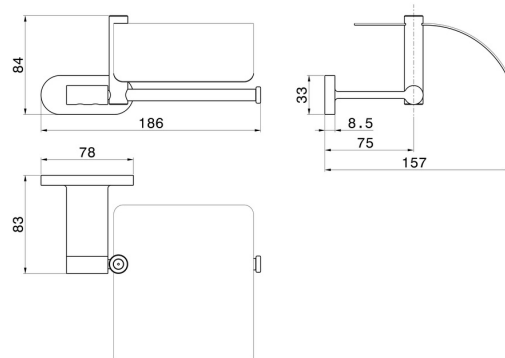

ROUND ACCESSORIES

67224.61.020

Right-side wall-mounted paper holder with cover - finish PVD
Glossy Gold

PVD Glossy Gold

FEATURES

Installation

Wall mounted

TECHNICAL DRAWING

ROUND ACCESSORIES

67224.61.020

Right-side wall-mounted paper holder with cover - finish PVD Glossy Gold

AVAILABLE FINISHES

61.020

PVD Glossy Gold

01.014

finish Matt White