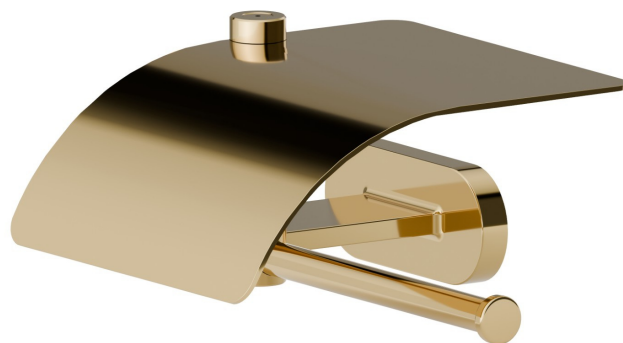

ROUND ACCESSORIES

67224.61.020

Right-side wall-mounted paper holder with cover - finish PVD
Glossy Gold

PVD Glossy Gold

FEATURES

Installation

Wall mounted

TECHNICAL DRAWING

ROUND ACCESSORIES

67224.61.020

Right-side wall-mounted paper holder with cover - finish PVD Glossy Gold

AVAILABLE FINISHES

61.020

PVD Glossy Gold

01.014

finish Matt White

01.093

finish Matt Black

21.018

finish Chrome

47.083

finish Groove Bronze

58.061

finish PVD Copper Bronze

59.097

finish PVD Brushed Gold

59.098

finish PVD Brushed Pale Gold

 **M0.070**
finish Titanium Satin

 **M0.071**
finish Gold Satin

 **M0.072**
finish Copper Satin

 **M0.075**
finish Copper Glossy