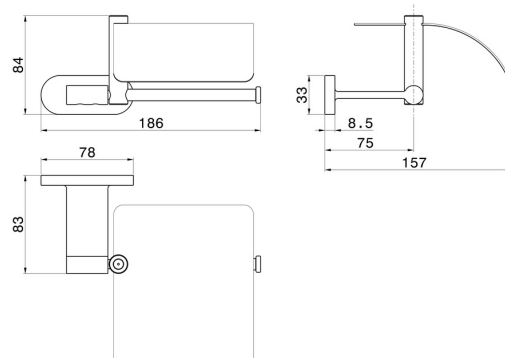

ROUND ACCESSORIES

67224.M0.070

Right-side wall-mounted paper holder with cover - finish
Titanium Satin

FEATURES

Installation

Wall mounted

TECHNICAL DRAWING

ROUND ACCESSORIES

67224.M0.070

Right-side wall-mounted paper holder with cover - finish Titanium Satin

AVAILABLE FINISHES

M0.070

Titanium Satin

01.014

finish Matt White

01.093