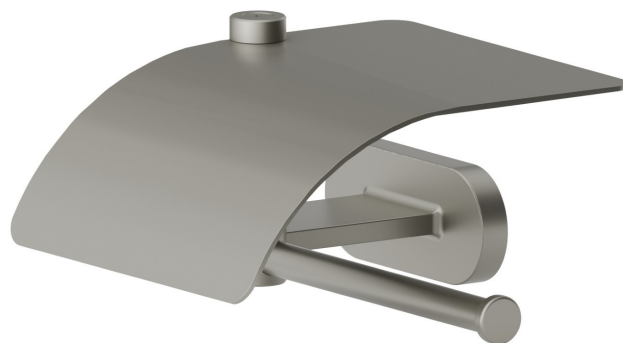

ROUND ACCESSORIES

67224.M0.070

Right-side wall-mounted paper holder with cover - finish
Titanium Satin

FEATURES

Installation

Wall mounted

TECHNICAL DRAWING

ROUND ACCESSORIES

67224.M0.070

Right-side wall-mounted paper holder with cover - finish Titanium Satin

AVAILABLE FINISHES

M0.070

Titanium Satin

01.014

finish Matt White

01.093

finish Matt Black

21.018

finish Chrome

47.083

finish Groove Bronze

58.061

finish PVD Copper Bronze

58.063