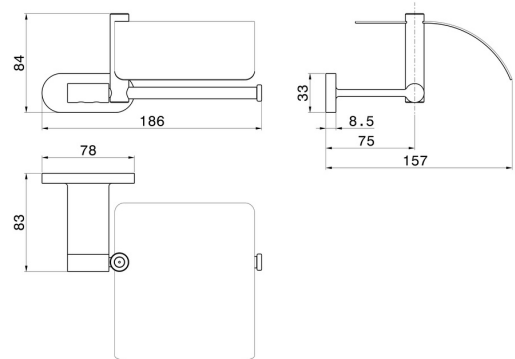

ROUND ACCESSORIES

67224.M0.071

Right-side wall-mounted paper holder with cover - finish Gold Satin

FEATURES

Installation

Wall mounted

TECHNICAL DRAWING

ROUND ACCESSORIES

67224.M0.071

Right-side wall-mounted paper holder with cover - finish Gold Satin

AVAILABLE FINISHES

M0.071

Gold Satin

01.014

finish Matt White

01.093