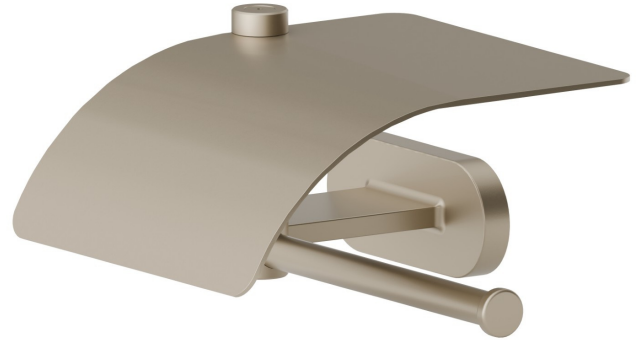

ROUND ACCESSORIES

67224.M0.071

Right-side wall-mounted paper holder with cover - finish Gold Satin

FEATURES

Installation

Wall mounted

TECHNICAL DRAWING

ROUND ACCESSORIES

67224.M0.071

Right-side wall-mounted paper holder with cover - finish Gold Satin

AVAILABLE FINISHES

M0.071

Gold Satin

01.014

finish Matt White

01.093

finish Matt Black

21.018

finish Chrome

47.083

finish Groove Bronze

58.061

finish PVD Copper Bronze

58.063