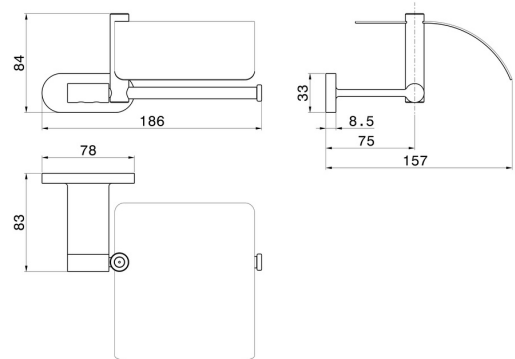

ROUND ACCESSORIES

67224.M0.072

Right-side wall-mounted paper holder with cover - finish Copper Satin

FEATURES

Installation

Wall mounted

TECHNICAL DRAWING

ROUND ACCESSORIES

67224.M0.072

Right-side wall-mounted paper holder with cover - finish Copper Satin

AVAILABLE FINISHES

M0.072

Copper Satin

01.014

finish Matt White

01.093