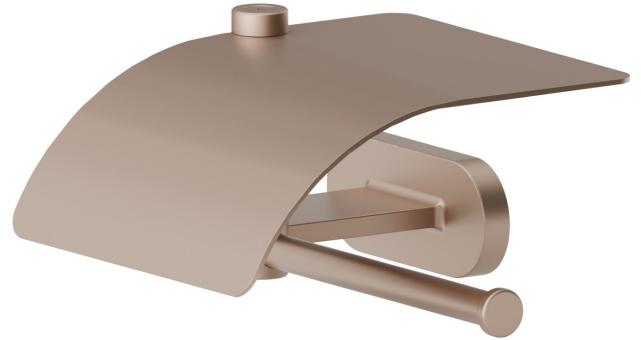

ROUND ACCESSORIES

67224.M0.072

Right-side wall-mounted paper holder with cover - finish Copper Satin

FEATURES

Installation

Wall mounted

TECHNICAL DRAWING

ROUND ACCESSORIES

67224.M0.072

Right-side wall-mounted paper holder with cover - finish Copper Satin

AVAILABLE FINISHES

M0.072

Copper Satin

01.014

finish Matt White

01.093

finish Matt Black

21.018

finish Chrome

47.083

finish Groove Bronze

58.061

finish PVD Copper Bronze

58.063