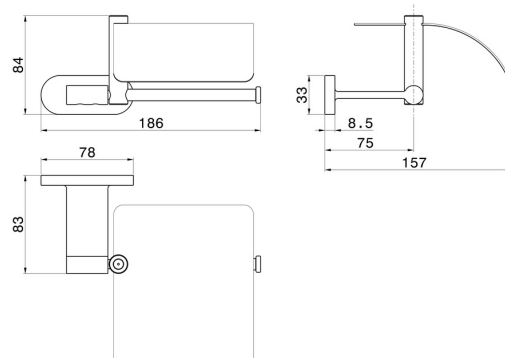

ROUND ACCESSORIES

67224.M0.075

Right-side wall-mounted paper holder with cover - finish Copper Glossy

FEATURES

Installation

Wall mounted

TECHNICAL DRAWING

ROUND ACCESSORIES

67224.M0.075

Right-side wall-mounted paper holder with cover - finish Copper Glossy

AVAILABLE FINISHES

M0.075

Copper Glossy

01.014

finish Matt White

01.093