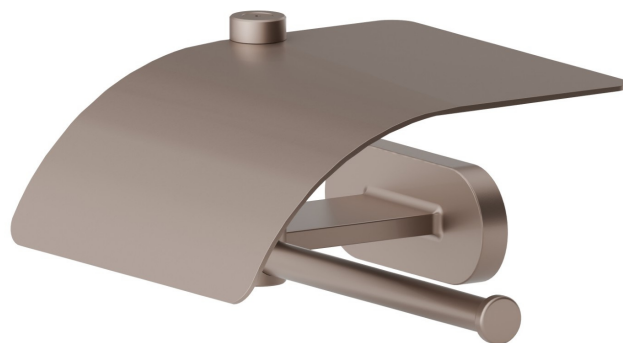

ROUND ACCESSORIES

67224.M0.075

Right-side wall-mounted paper holder with cover - finish Copper Glossy

FEATURES

Installation

Wall mounted

TECHNICAL DRAWING

ROUND ACCESSORIES

67224.M0.075

Right-side wall-mounted paper holder with cover - finish Copper Glossy

AVAILABLE FINISHES

M0.075

Copper Glossy

01.014

finish Matt White

01.093

finish Matt Black

21.018

finish Chrome

47.083

finish Groove Bronze

58.061

finish PVD Copper Bronze

58.063