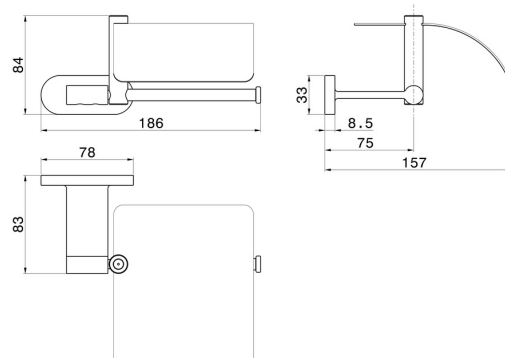

ROUND ACCESSORIES

67224.M0.077

Right-side wall-mounted paper holder with cover - finish Carbon Satin

FEATURES

Installation

Wall mounted

TECHNICAL DRAWING

ROUND ACCESSORIES

67224.M0.077

Right-side wall-mounted paper holder with cover - finish Carbon Satin

AVAILABLE FINISHES

M0.077

Carbon Satin

01.014

finish Matt White

01.093