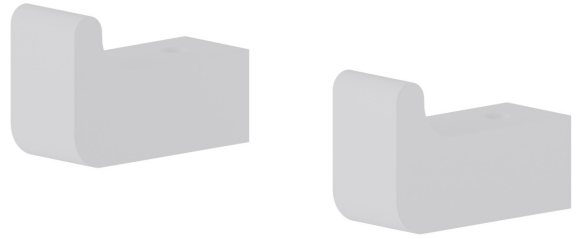

# SQUARE ACCESSORIES

**62922.01.014**

Robe hook - finish Matt White

## FEATURES

---

Installation

**Wall mounted**