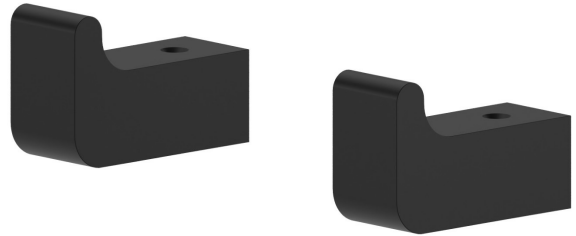

SQUARE ACCESSORIES

62922.01.093

Robe hook - finish Matt Black

Matt Black

FEATURES

Installation

Wall mounted

TECHNICAL DRAWING

SQUARE ACCESSORIES

62922.01.093

Robe hook - finish Matt Black

AVAILABLE FINISHES

01.093

Matt Black

01.014

finish Matt White