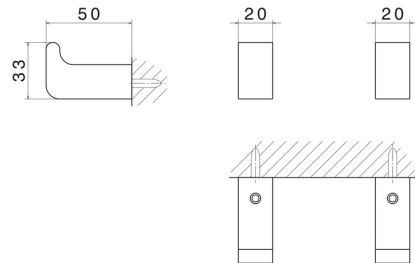

SQUARE ACCESSORIES

62922.01.093

Robe hook - finish Matt Black

Matt Black

FEATURES

Installation

Wall mounted

TECHNICAL DRAWING