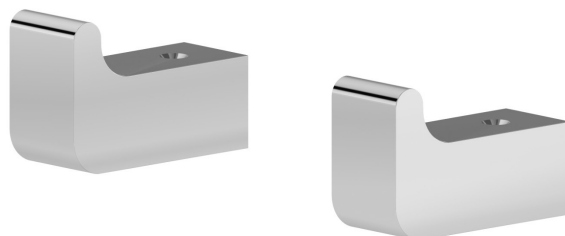

# SQUARE ACCESSORIES

**62922.21.018**

Robe hook - finish Chrome

Chrome

## FEATURES

---

Installation

**Wall mounted**