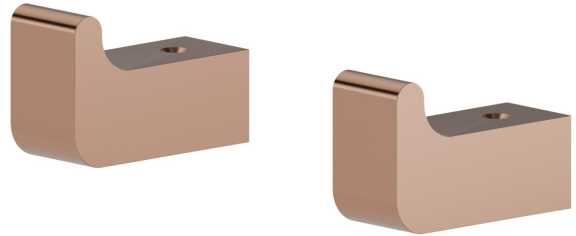

# SQUARE ACCESSORIES

**62922.58.061**

Robe hook - finish PVD Copper Bronze

PVD Copper Bronze

## FEATURES

---

Installation

**Wall mounted**

## SQUARE ACCESSORIES

**62922.58.061**

Robe hook - finish PVD Copper Bronze