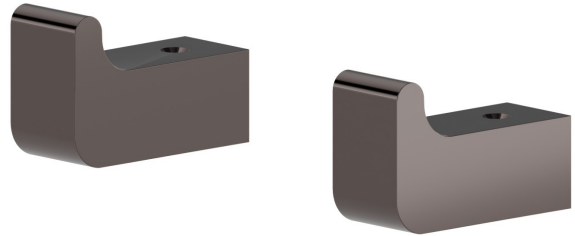

# SQUARE ACCESSORIES

**62922.58.063**

Robe hook - finish PVD Gun Metal

PVD Gun Metal

## FEATURES

---

Installation

**Wall mounted**