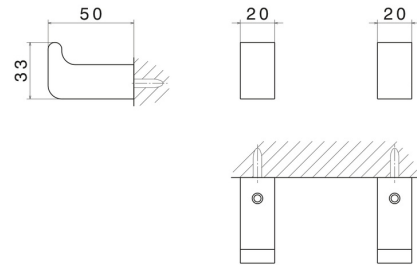

SQUARE ACCESSORIES

62922.59.064

Robe hook - finish PVD Brushed Gun Metal

PVD Brushed Gun Metal

FEATURES

Installation

Wall mounted

TECHNICAL DRAWING