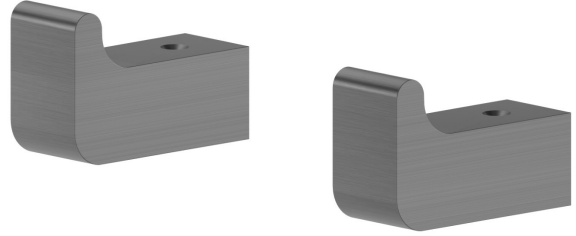

SQUARE ACCESSORIES

62922.59.064

Robe hook - finish PVD Brushed Gun Metal

PVD Brushed Gun Metal

FEATURES

Installation

Wall mounted

TECHNICAL DRAWING

SQUARE ACCESSORIES

62922.59.064

Robe hook - finish PVD Brushed Gun Metal

AVAILABLE FINISHES

59.064

PVD Brushed Gun Metal

01.014

finish Matt White

01.093

finish Matt Black

21.018

finish Chrome

58.061

finish PVD Copper Bronze

58.063

finish PVD Gun Metal