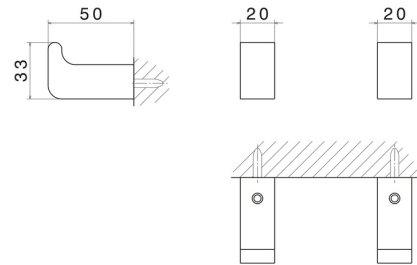

SQUARE ACCESSORIES

62922.59.066

Robe hook - finish PVD Brushed steel

PVD Brushed steel

FEATURES

Installation

Wall mounted

TECHNICAL DRAWING