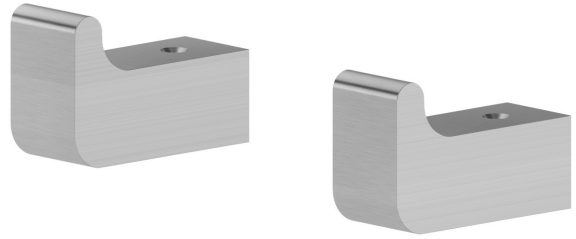

SQUARE ACCESSORIES

62922.59.066

Robe hook - finish PVD Brushed steel

PVD Brushed steel

FEATURES

Installation

Wall mounted

TECHNICAL DRAWING

SQUARE ACCESSORIES

62922.59.066

Robe hook - finish PVD Brushed steel

AVAILABLE FINISHES

59.066

PVD Brushed steel

01.014

finish Matt White

01.093

finish Matt Black

21.018

finish Chrome

58.061

finish PVD Copper Bronze

58.063

finish PVD Gun Metal