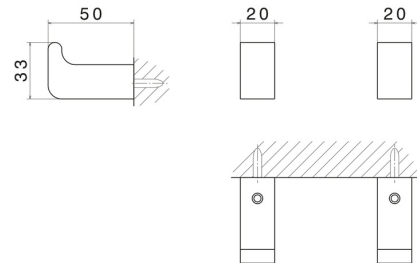

SQUARE ACCESSORIES

62922.59.067

Robe hook - finish PVD Brushed Copper Bronze

PVD Brushed Copper Bronze

FEATURES

Installation

Wall mounted

TECHNICAL DRAWING