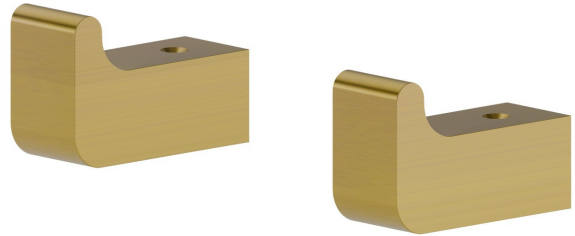

SQUARE ACCESSORIES

62922.59.097

Robe hook - finish PVD Brushed Gold

PVD Brushed Gold

FEATURES

Installation

Wall mounted

TECHNICAL DRAWING

SQUARE ACCESSORIES

62922.59.097

Robe hook - finish PVD Brushed Gold

AVAILABLE FINISHES

59.097

PVD Brushed Gold

01.014

finish Matt White

01.093

finish Matt Black

21.018

finish Chrome

58.061

finish PVD Copper Bronze

58.063

finish PVD Gun Metal