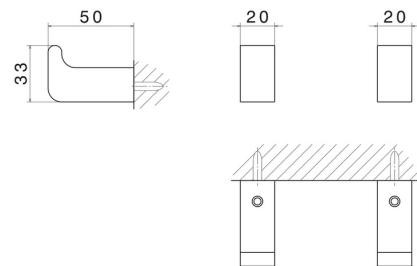

SQUARE ACCESSORIES

62922.59.097

Robe hook - finish PVD Brushed Gold

PVD Brushed Gold

FEATURES

Installation

Wall mounted

TECHNICAL DRAWING