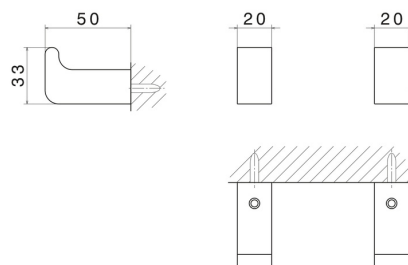

SQUARE ACCESSORIES

62922.61.020

Robe hook - finish PVD Glossy Gold

PVD Glossy Gold

FEATURES

Installation

Wall mounted

TECHNICAL DRAWING