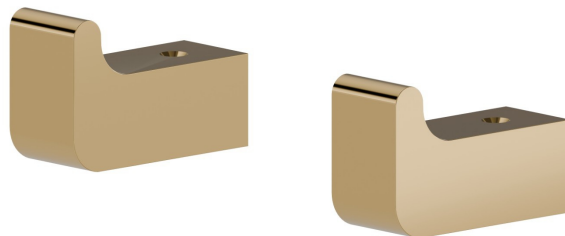

SQUARE ACCESSORIES

62922.61.020

Robe hook - finish PVD Glossy Gold

PVD Glossy Gold

FEATURES

Installation

Wall mounted

TECHNICAL DRAWING

SQUARE ACCESSORIES

62922.61.020

Robe hook - finish PVD Glossy Gold

AVAILABLE FINISHES

61.020

PVD Glossy Gold

01.014

finish Matt White

01.093

finish Matt Black

21.018

finish Chrome

58.061

finish PVD Copper Bronze

58.063

finish PVD Gun Metal