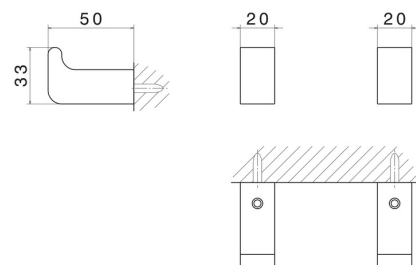

SQUARE ACCESSORIES

62922.M0.070

Robe hook - finish Titanium Satin

Titanium Satin

FEATURES

Installation

Wall mounted

TECHNICAL DRAWING