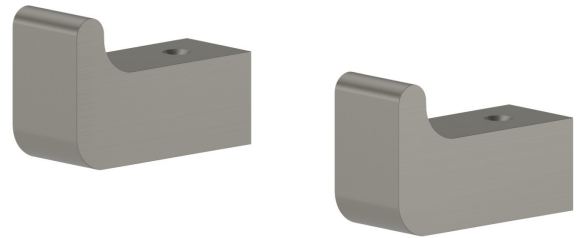

SQUARE ACCESSORIES

62922.M0.070

Robe hook - finish Titanium Satin

Titanium Satin

FEATURES

Installation

Wall mounted

TECHNICAL DRAWING

SQUARE ACCESSORIES

62922.M0.070

Robe hook - finish Titanium Satin

AVAILABLE FINISHES

M0.070

Titanium Satin

01.014

finish Matt White