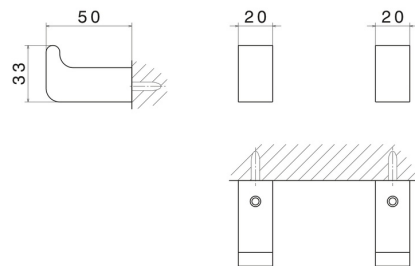

SQUARE ACCESSORIES

62922.M0.071

Robe hook - finish Gold Satin

Gold Satin

FEATURES

Installation

Wall mounted

TECHNICAL DRAWING