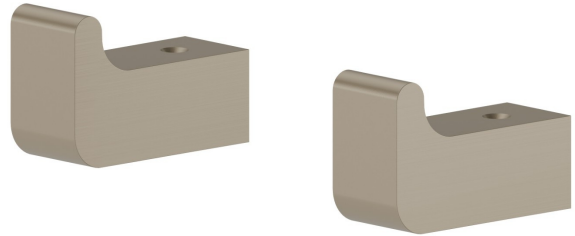

SQUARE ACCESSORIES

62922.M0.071

Robe hook - finish Gold Satin

Gold Satin

FEATURES

Installation

Wall mounted

TECHNICAL DRAWING

SQUARE ACCESSORIES

62922.M0.071

Robe hook - finish Gold Satin

AVAILABLE FINISHES

M0.071

Gold Satin

01.014

finish Matt White

01.093

finish Matt Black

21.018

finish Chrome

58.061

finish PVD Copper Bronze

58.063

finish PVD Gun Metal