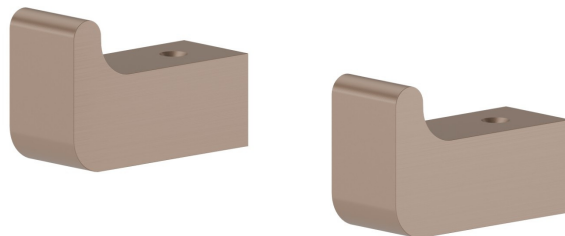

SQUARE ACCESSORIES

62922.M0.072

Robe hook - finish Copper Satin

Copper Satin

FEATURES

Installation

Wall mounted

TECHNICAL DRAWING

SQUARE ACCESSORIES

62922.M0.072

Robe hook - finish Copper Satin

AVAILABLE FINISHES

M0.072

Copper Satin

01.014

finish Matt White

01.093

finish Matt Black

21.018

finish Chrome

58.061

finish PVD Copper Bronze

58.063

finish PVD Gun Metal