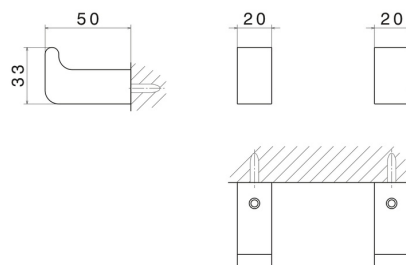

SQUARE ACCESSORIES

62922.M0.072

Robe hook - finish Copper Satin

Copper Satin

FEATURES

Installation

Wall mounted

TECHNICAL DRAWING