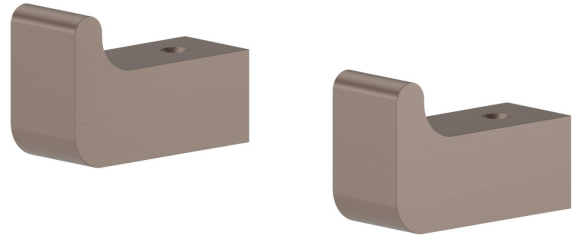

SQUARE ACCESSORIES

62922.M0.075

Robe hook - finish Copper Glossy

FEATURES

Installation

Wall mounted

TECHNICAL DRAWING

SQUARE ACCESSORIES

62922.M0.075

Robe hook - finish Copper Glossy

AVAILABLE FINISHES

M0.075

Copper Glossy

01.014

finish Matt White

01.093

finish Matt Black

21.018

finish Chrome

58.061

finish PVD Copper Bronze

58.063

finish PVD Gun Metal

59.064