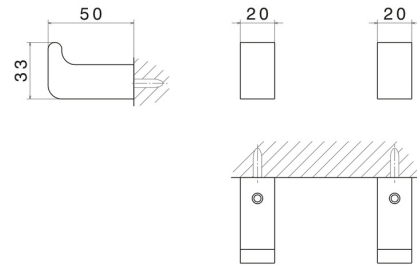

SQUARE ACCESSORIES

62922.M0.075

Robe hook - finish Copper Glossy

FEATURES

Installation

Wall mounted

TECHNICAL DRAWING

SQUARE ACCESSORIES