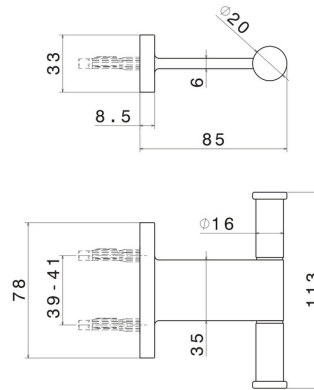

ROUND ACCESSORIES

67222.01.014

Robe hook - finish Matt White

FEATURES

Installation

Wall mounted

TECHNICAL DRAWING

ROUND ACCESSORIES