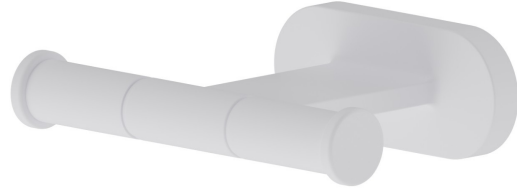

ROUND ACCESSORIES

67222.01.014

Robe hook - finish Matt White

FEATURES

Installation

Wall mounted

TECHNICAL DRAWING

ROUND ACCESSORIES

67222.01.014

Robe hook - finish Matt White

AVAILABLE FINISHES

01.014

Matt White

01.093

finish Matt Black

21.018