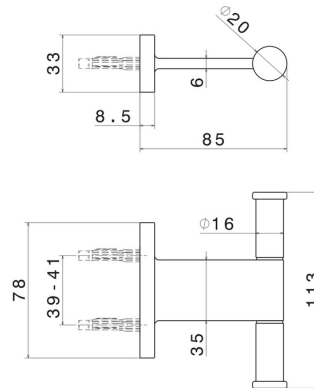

ROUND ACCESSORIES

67222.21.018

Robe hook - finish Chrome

Chrome

FEATURES

Installation

Wall mounted

TECHNICAL DRAWING