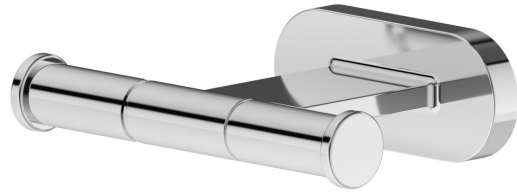

ROUND ACCESSORIES

67222.21.018

Robe hook - finish Chrome

Chrome

FEATURES

Installation

Wall mounted

TECHNICAL DRAWING

AR Preview
try it in your home

More Details
on our [website](#)

ROUND ACCESSORIES

67222.21.018

Robe hook - finish Chrome

AVAILABLE FINISHES

21.018

Chrome

01.014

finish Matt White

47.083

finish Groove Bronze

58.061

finish PVD Copper Bronze

59.064

finish PVD Brushed Gun Metal