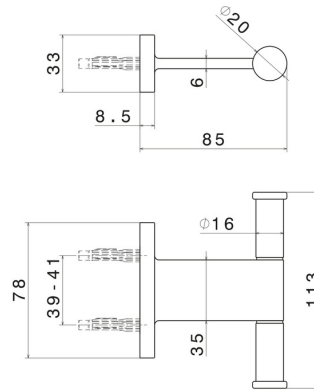

ROUND ACCESSORIES

67222.47.083

Robe hook - finish Groove Bronze

Groove Bronze

FEATURES

Installation

Wall mounted

TECHNICAL DRAWING