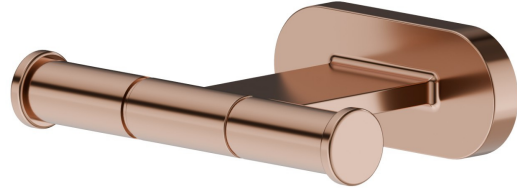

# ROUND ACCESSORIES

67222.58.061

Robe hook - finish PVD Copper Bronze

PVD Copper Bronze

## FEATURES

---

Installation

**Wall mounted**

## ROUND ACCESSORIES

**67222.58.061**

Robe hook - finish PVD Copper Bronze